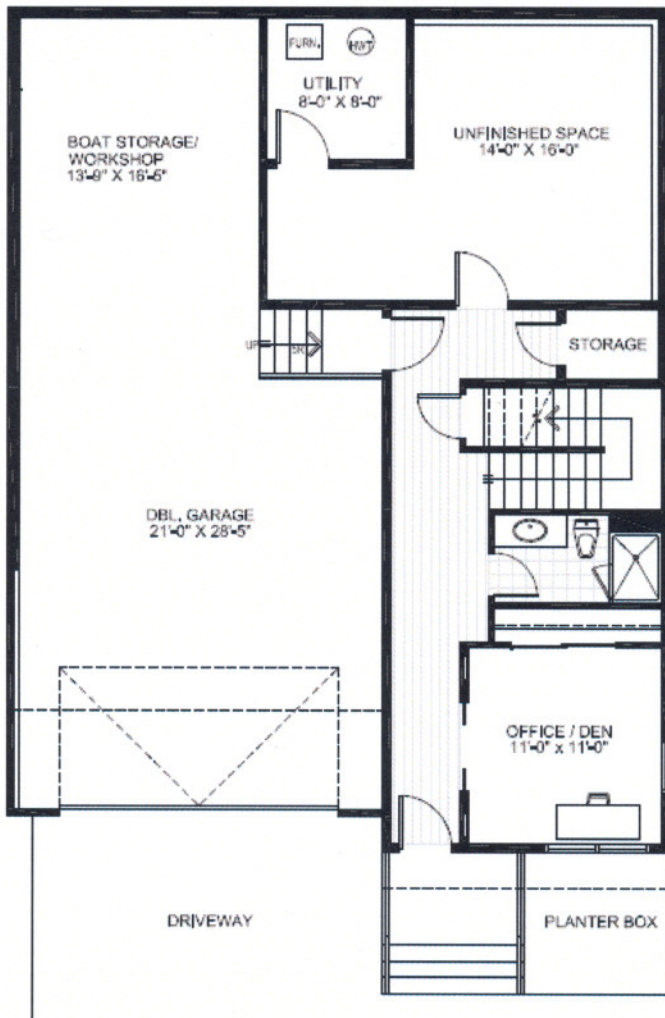

## ONEIDA HOME

### LOWER FLOOR PLAN

SCALE 1/8"=1'-0"

NOVEMBER 8, 2007

LOWER FLOOR FINISHED AREA: 504 sf

GARAGE: 882 sf

DIMENSIONS ARE APPROXIMATE

Copyright © Lakeside Development Corp.

[www.SeasonsVernon.com](http://www.SeasonsVernon.com)